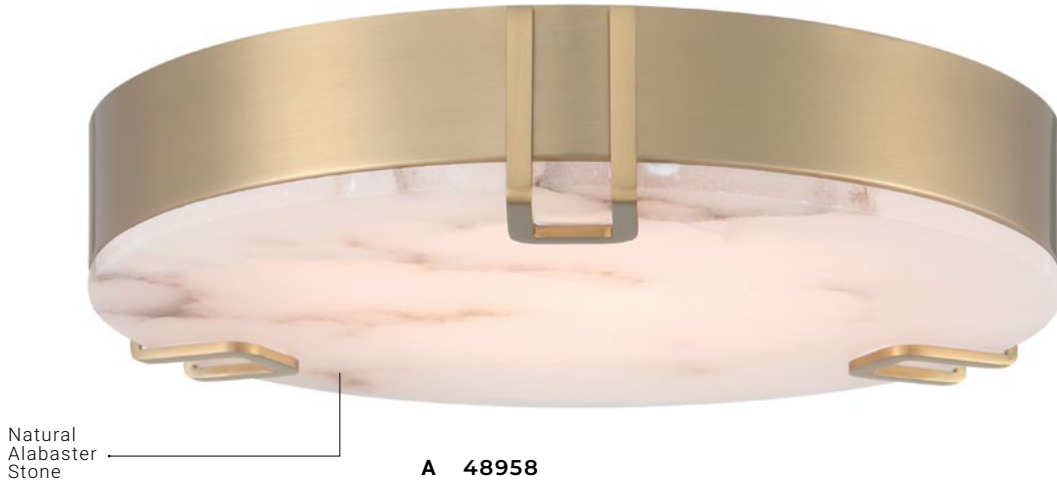

B 48955
 24" Integrated LED Vanity
 -010 GOLD -027 BLACK

C 48956
 36" Integrated LED Vanity
 -017 GOLD -024 BLACK

D 48957
 46" Integrated LED Vanity
 -014 GOLD -021 BLACK

DIMENSIONS	LIGHTS	TOTAL WATTAGE	CANOPY / BACKPLATE	COLOR TEMP	DELIVERED LUMENS	SHADE
B 24.00"W x 4.25"H x 2.25"EXT	1 x 20W, Integrated LED	20W	18.25"L x 1.50"W x 4.50"H	3000K	719	Alabaster
C 36.00"W x 4.25"H x 2.25"EXT	1 x 30W, Integrated LED	30W	30.38"L x 1.50"W x 4.50"H	3000K	1188	Alabaster
D 46.00"W x 4.25"H x 2.25"EXT	1 x 40W, Integrated LED	40W	39.00"L x 1.50"W x 4.50"H	3000K	1688	Alabaster