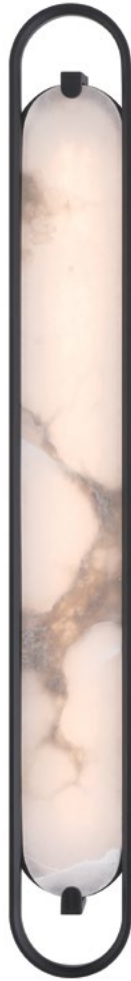

C 48956
36" Integrated LED Vanity
-017 GOLD   -024 BLACK