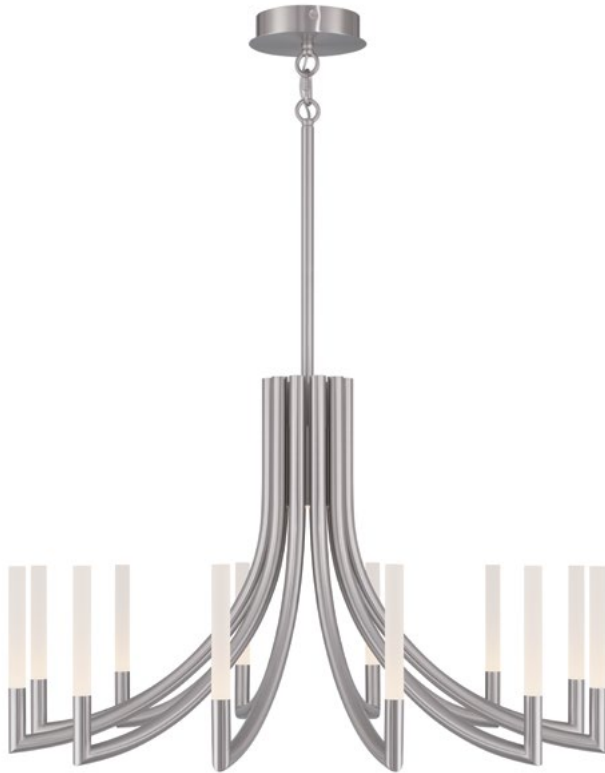

VELLURA
FREESTANDING
P 136

LIGHTING COLLECTION

OLETTE

A downward glow, from the central core differentiates this transitional interpretation of a classic chandelier design. Stark lines and sharp bends percolate up to a beacon of light, atop each rod. These are grand pieces designed to complement the room's principal aesthetic.

OLETTE GRAND CHANDELIER
49012-019

OLETTE WALL SCONCE
49009-019

A 49012
 2-Tiers 20-Light 42" Integrated LED Grand Chandelier
 -019 GOLD -026 NICKEL -033 BLACK

Additional
 LED Recessed
 Downlight

DIMENSIONS	MIN / MAX HEIGHT	LIGHTS	TOTAL WATTAGE	CANOPY / BACKPLATE	COLOR TEMP.	DELIVERED LUMENS	SHADE
A 42.00"D x 26.50"H	31" 85"	20 x 4W, Integrated LED	80W	1.50"H x 7.50"D	3500K	3873	Frosted Acrylic