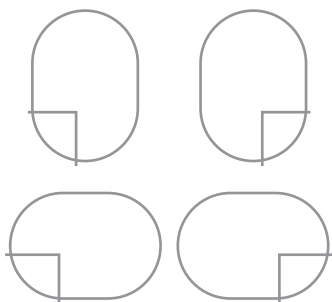

LINDEN

Various shelf
mounting positions
and orientations.