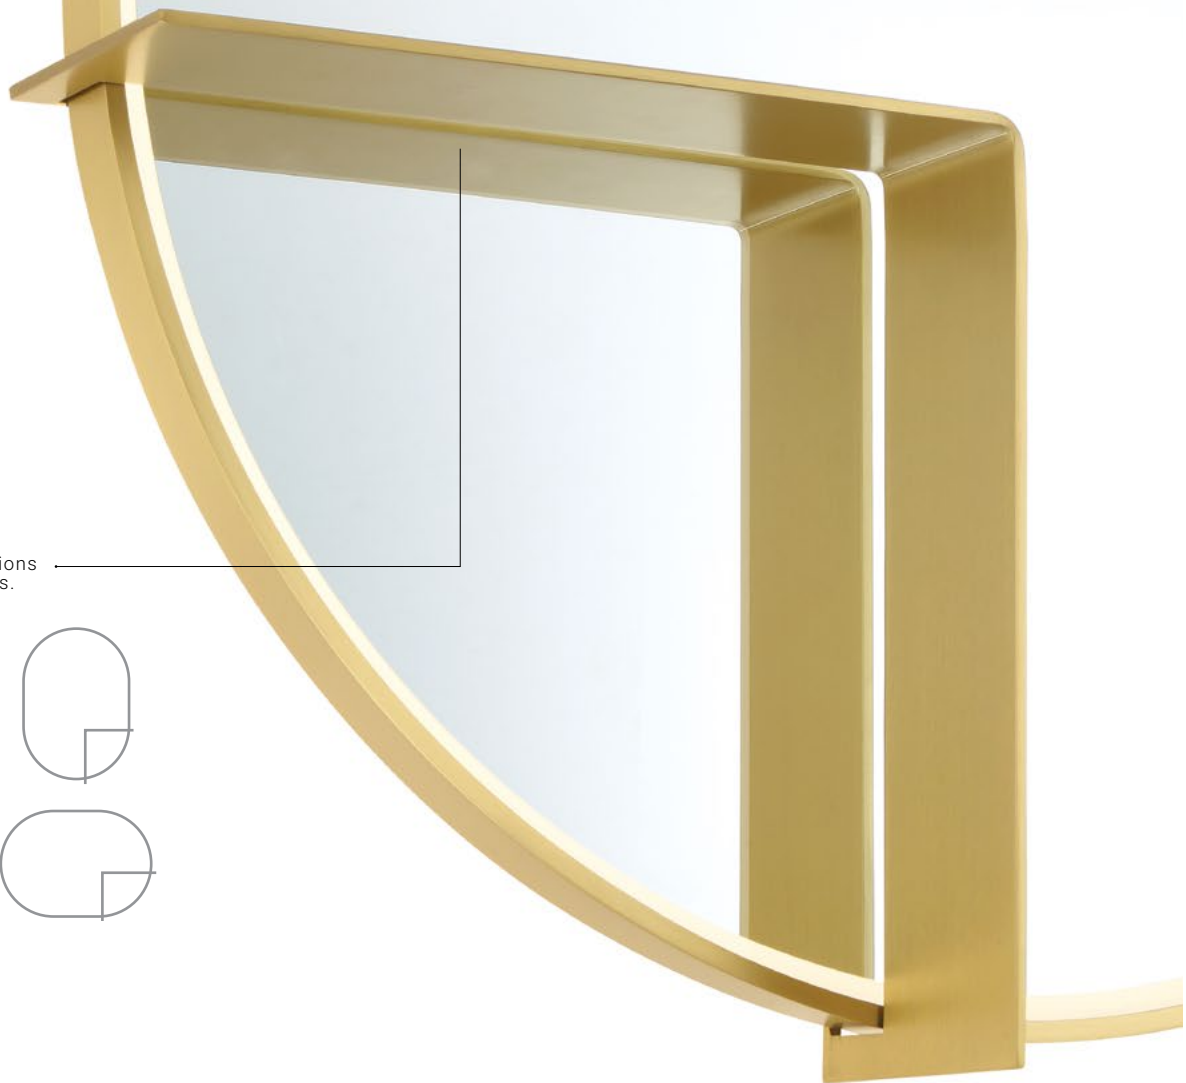

MIRROR
COLLECTION

LINDEN

A sliver of light runs parallel to the slim frame of each pill-shaped mirror. An accompanying backlight delivers an offset shimmer. The versatile "L" shaped shelf placement allows for personalization of the piece.

LINDEN MIRROR
48520-027

LINDEN

Various shelf
mounting positions
and orientations.

A 48520
 36" Integrated LED Mirror
 -010 GOLD -027 BLACK

B 48521
 42" Integrated LED Mirror
 -017 GOLD -024 BLACK

DIMENSIONS	LIGHTS	TOTAL WATTAGE	COLOR TEMP.	DELIVERED LUMENS
A 24.00"W x 36.00"H x 4.5"EXT	1 x 70W, Integrated LED	70W	3000K/4500K/6400K	1340
B 24.00"W x 42.00"H x 4.5"EXT	1 x 80W, Integrated LED	80W	3000K/4500K/6400K	1473

GIA

The frameless round and oval mirrors are carefully cut around an opal illuminated pearl at the top of each arc. Diffused indirect lighting introduces a glow allowing the mirror to float away from the wall.