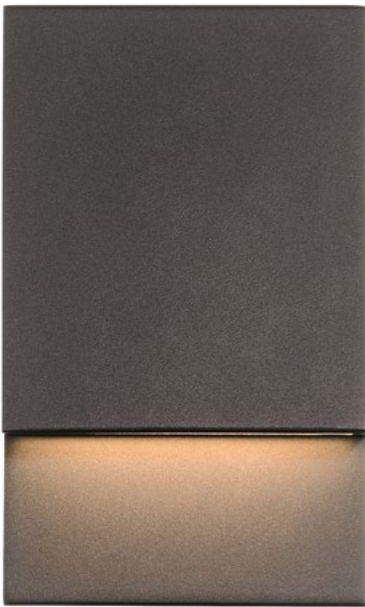

A 49240
9" Integrated LED Outdoor Wall Sconce
-016 SAND BRONZE   -023 SAND BLACK

DIMENSIONS	LIGHTS	TOTAL WATTAGE	CANOPY / BACKPLATE	COLOR TEMP.	DELIVERED LUMENS
A 5.50"W x 9.00"H x 2.50"EXT	1 x 10W, Integrated LED	10W	5.50"L x 1.00"W x 9.00"H	3000K	133