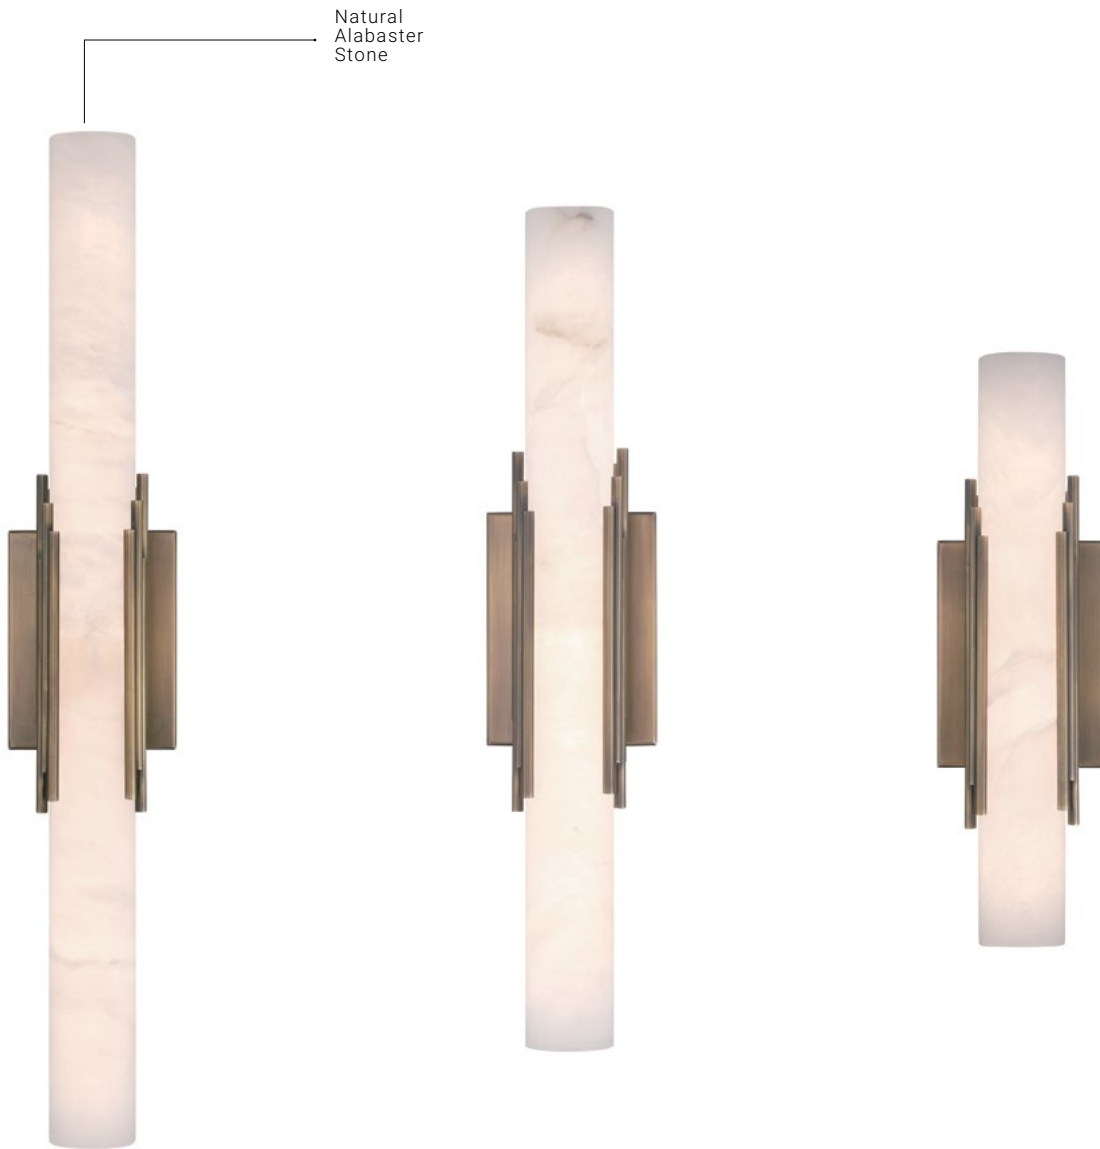

A 49035
28" Integrated LED Wall Sconce
-018 ANTIQUE BRASS

B 49033
22" Integrated LED Wall Sconce
-014 ANTIQUE BRASS

C 49031
16" Integrated LED Wall Sconce
-010 ANTIQUE BRASS

DIMENSIONS	LIGHTS	TOTAL WATTAGE	CANOPY/BACKPLATE	COLOR TEMP.	DELIVERED LUMENS	SHADE
A 4.75"W x 28.00"H x 3.50"EXT	1 x 30W, Integrated LED	30W	4.75"L x 0.25"W x 6.25"H	3500K	1547	Alabaster
B 4.75"W x 22.00"H x 3.50"EXT	1 x 25W, Integrated LED	25W	4.75"L x 0.25"W x 6.25"H	3500K	1374	Alabaster
C 4.75"W x 16.00"H x 3.50"EXT	1 x 18W, Integrated LED	18W	4.75"L x 0.25"W x 6.25"H	3500K	968	Alabaster