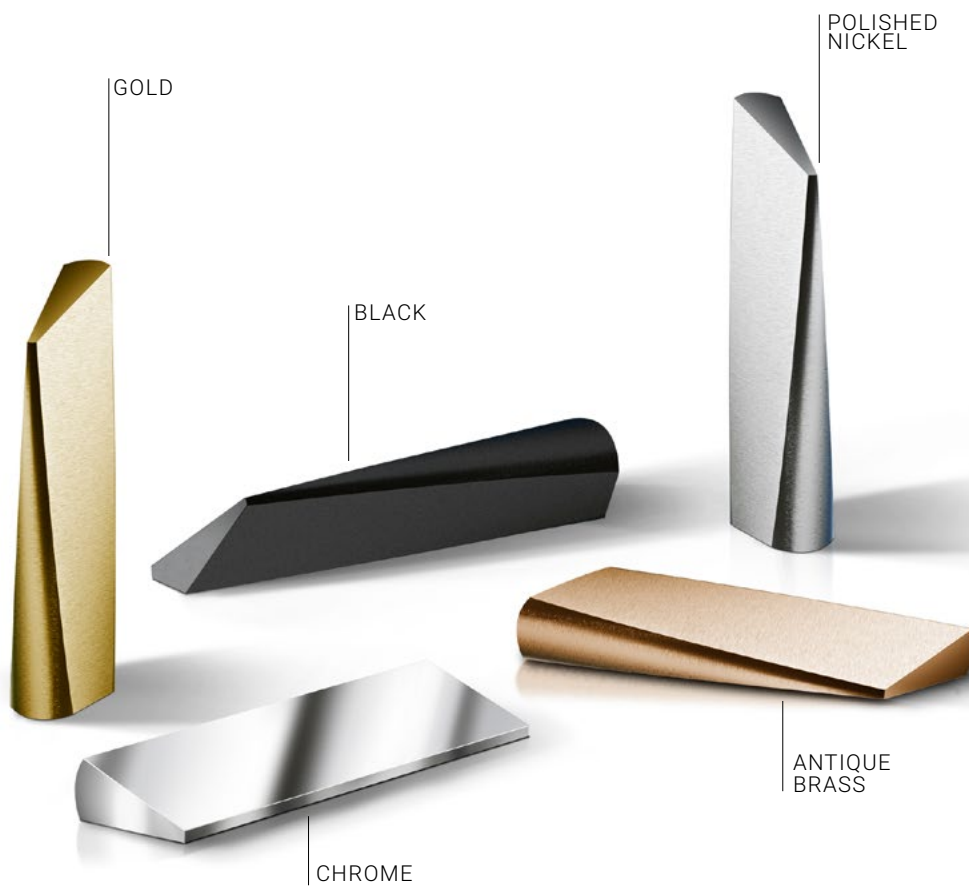

HORIZONTAL / VERTICAL MOUNT

Mirrors can be mounted in portrait and landscape orientation.

TOUCH CONTROLS

A type of control that allows the user to operate and select functions through touch.

FINISH GUIDE

GRAND CHANDELIER