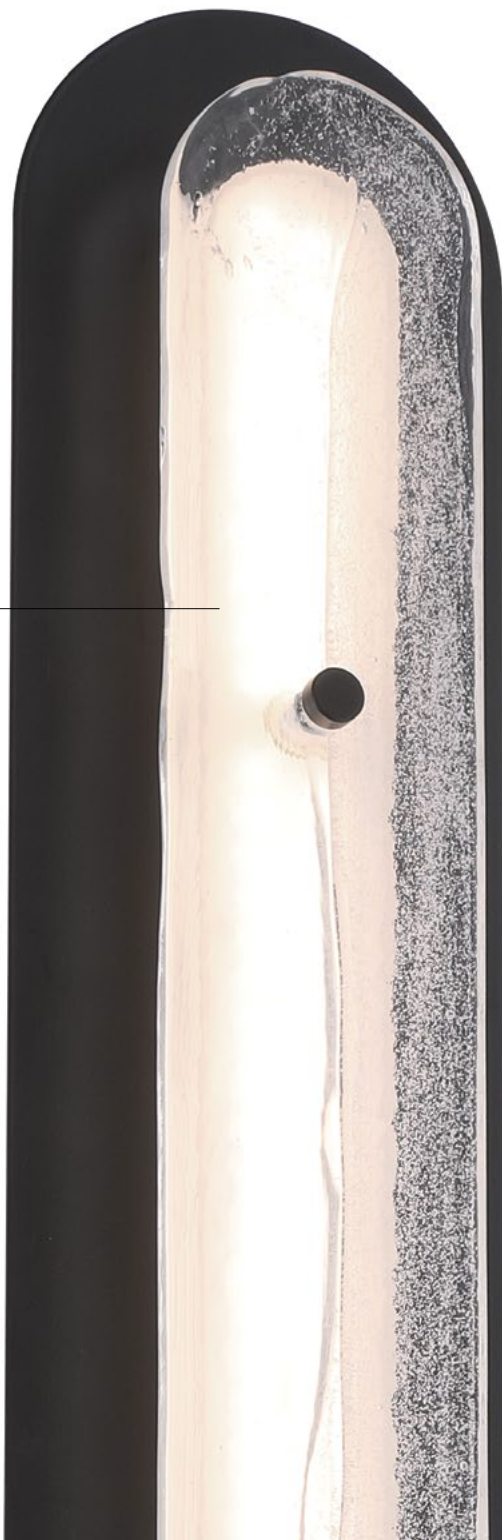

Solid Hand
Casted Art Glass