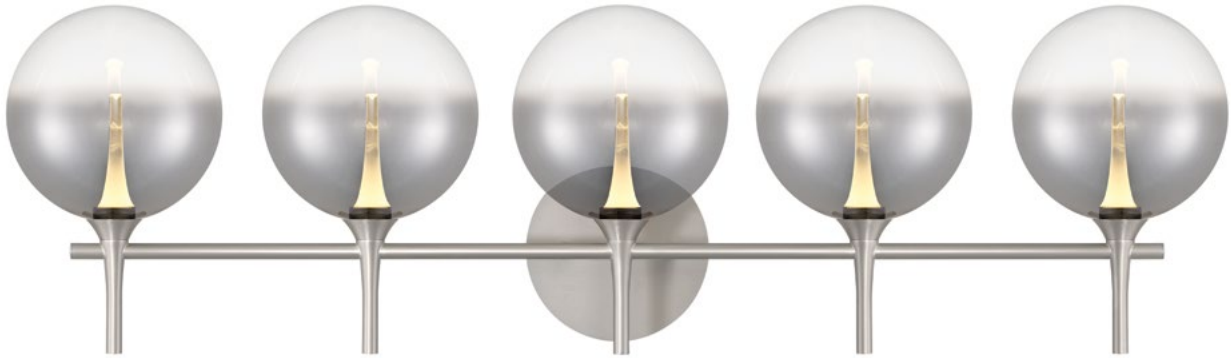

B 48920

5-Light 35" Integrated LED Vanity

-018 CLEAR GLASS -025 SMOKED GLASS -032 AMBER GLASS