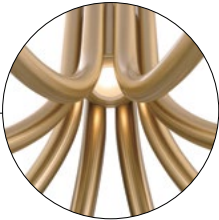

Additional
LED Recessed
Downlight

DIMENSIONS	MIN / MAX HEIGHT	LIGHTS	TOTAL WATTAGE	CANOPY / BACKPLATE	COLOR TEMP.	DELIVERED LUMENS	SHADE
A 42.00"D x 26.50"H	31" | 85"	20 x 4W, Integrated LED	80W	1.50"H x 7.50"D	3500K	3873	Frosted Acrylic