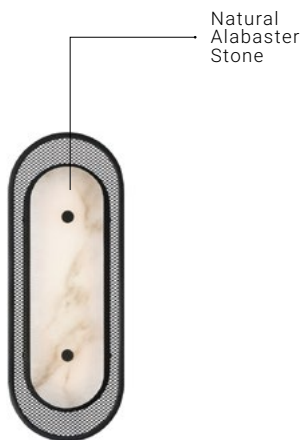

A 49442

16" Integrated LED Wall Sconce

-014 BLACK/SILVER GLASS -021 BLACK/ALABASTER