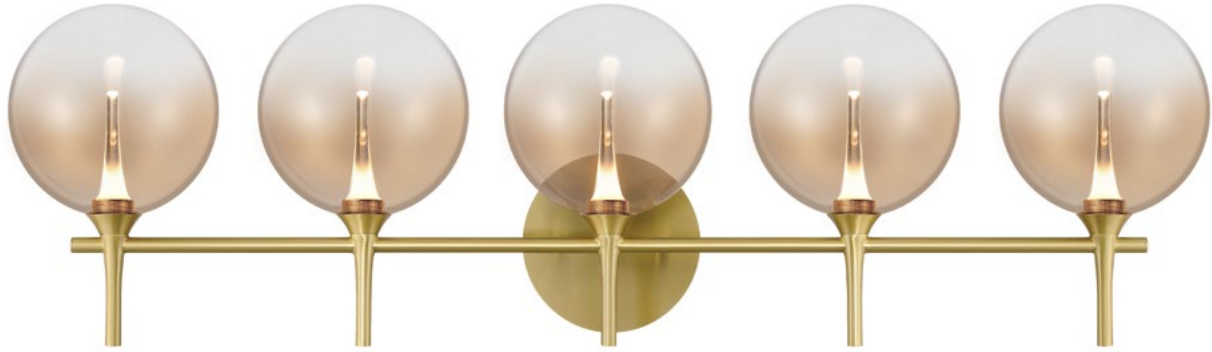

A 48916

4-Light 30" Integrated LED Vanity

-011 CLEAR GLASS -028 SMOKED GLASS -035 AMBER GLASS

B 48917

4-Light 30" Integrated LED Vanity

-018 CLEAR GLASS -025 SMOKED GLASS -032 AMBER GLASS

C 48918

4-Light 30" Integrated LED Vanity

-015 CLEAR GLASS -022 SMOKED GLASSL -039 AMBER GLASS

DIMENSIONS	LIGHTS	TOTAL WATTAGE	CANOPY / BACKPLATE	COLOR TEMP.	DELIVERED LUMENS	SHADE
A 29.50"W x 10.25"H x 7.75"EXT	4 x 4W, Integrated LED	16W	1.38"L x 5.50"D	3000K	1224	Clear Smoked Amber Glass
B 29.50"W x 10.25"H x 7.75"EXT	4 x 4W, Integrated LED	16W	1.38"L x 5.50"D	3000K	1224	Clear Smoked Amber Glass
C 29.50"W x 10.25"H x 7.75"EXT	4 x 4W, Integrated LED	16W	1.38"L x 5.50"D	3000K	1224	Clear Smoked Amber Glass