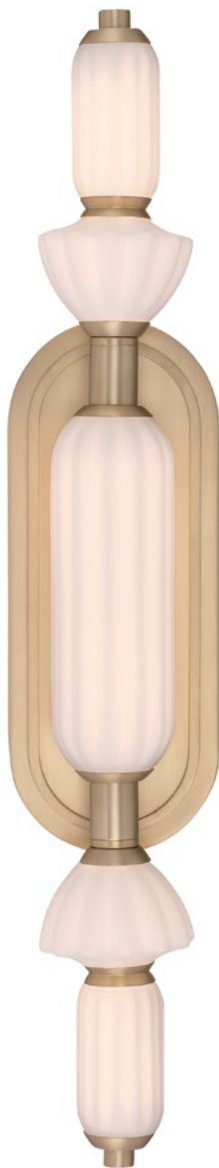

A 49017
22" Integrated LED Vanity
-014 GOLD   -021 NICKEL

DIMENSIONS	LIGHTS	TOTAL WATTAGE	CANOPY / BACKPLATE	COLOR TEMP.	DELIVERED LUMENS	SHADE
A 22.00"W x 4.38"H x 4.50"EXT	1 x 22W, Integrated LED	22W	11.00"L x 1.38"W x 4.38"H	3000K	1316	Opal Glass