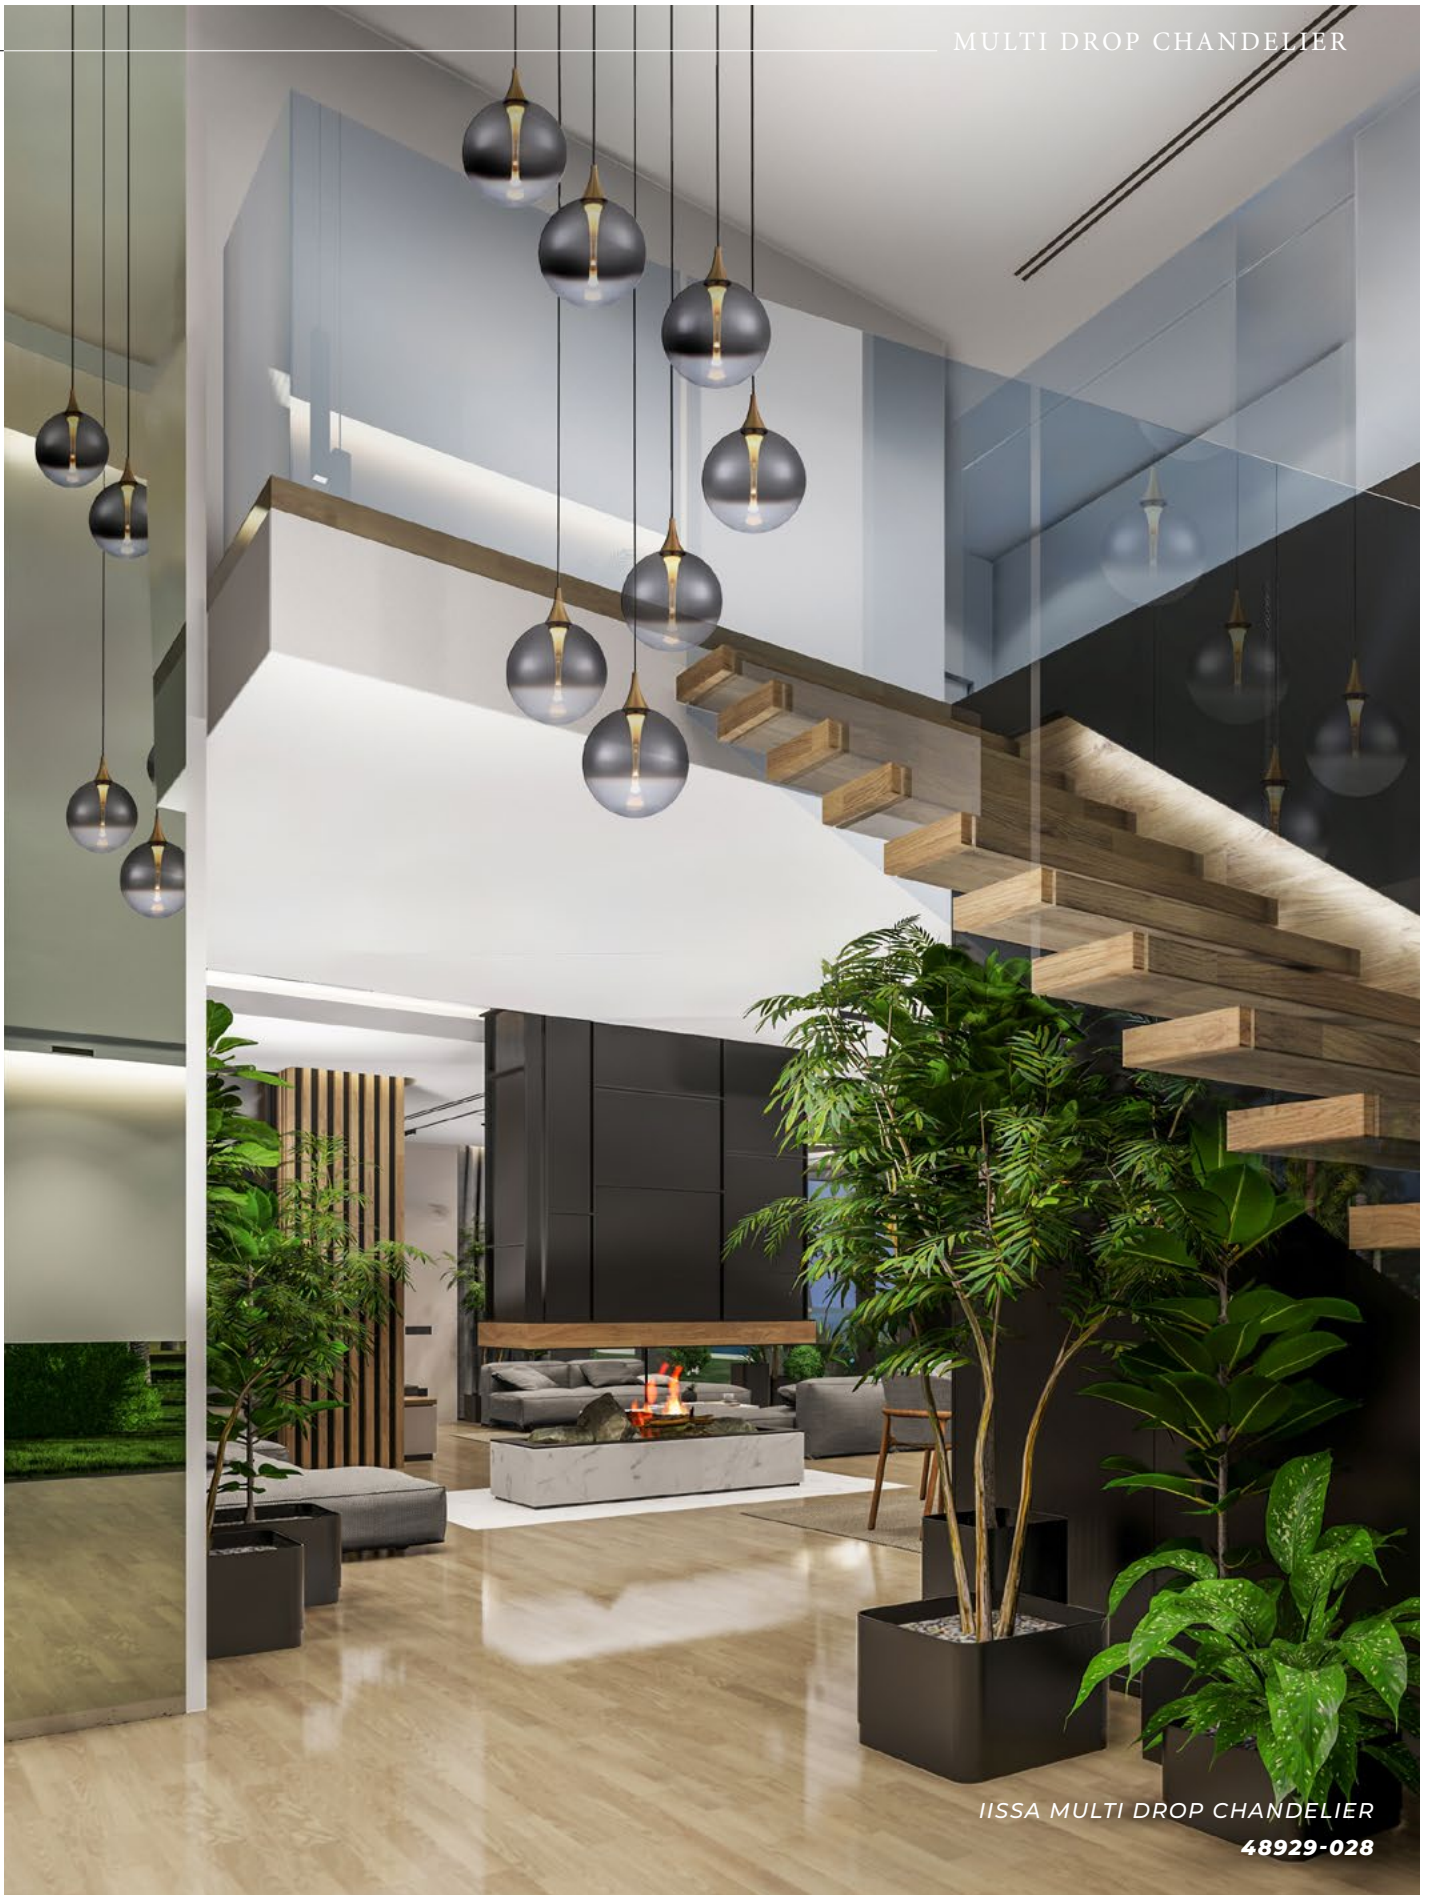

MULTI DROP CHANDELIER

IISSA MULTI DROP CHANDELIER

48929-028