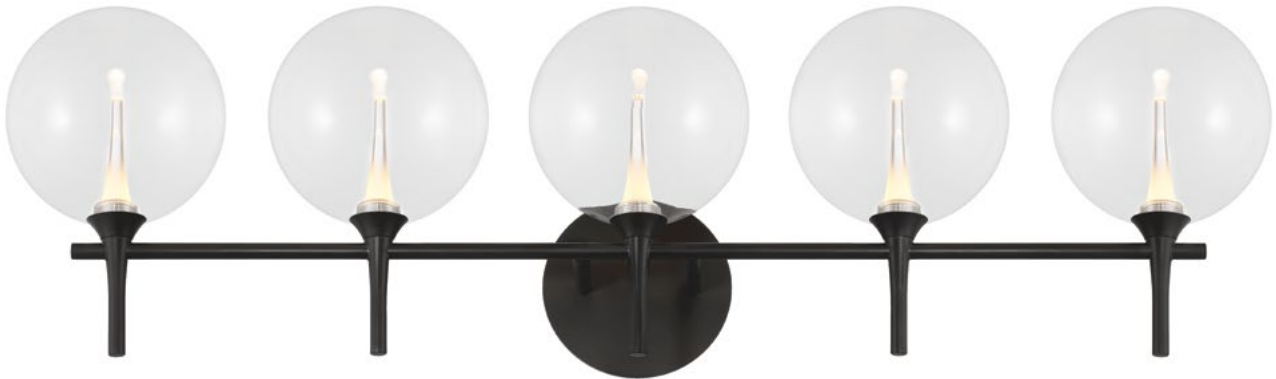

A 48919

5-Light 35" Integrated LED Vanity

-012 CLEAR GLASS -029 SMOKED GLASS -036 AMBER GLASS

B 48920

5-Light 35" Integrated LED Vanity

-018 CLEAR GLASS -025 SMOKED GLASS -032 AMBER GLASS

C 48921

5-Light 35" Integrated LED Vanity